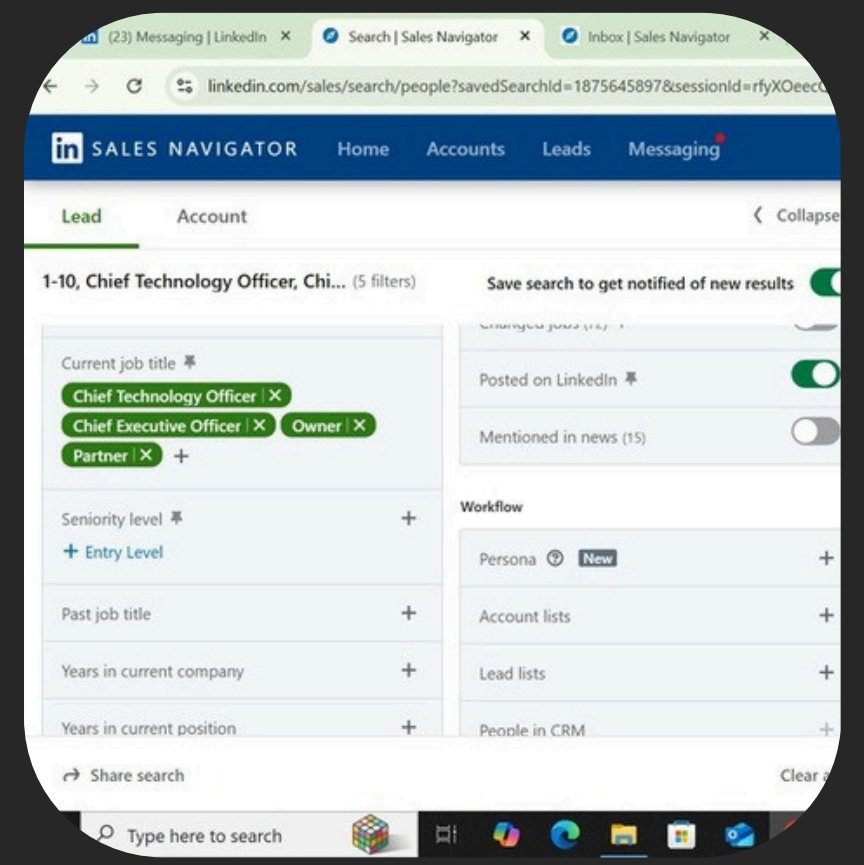

List Building